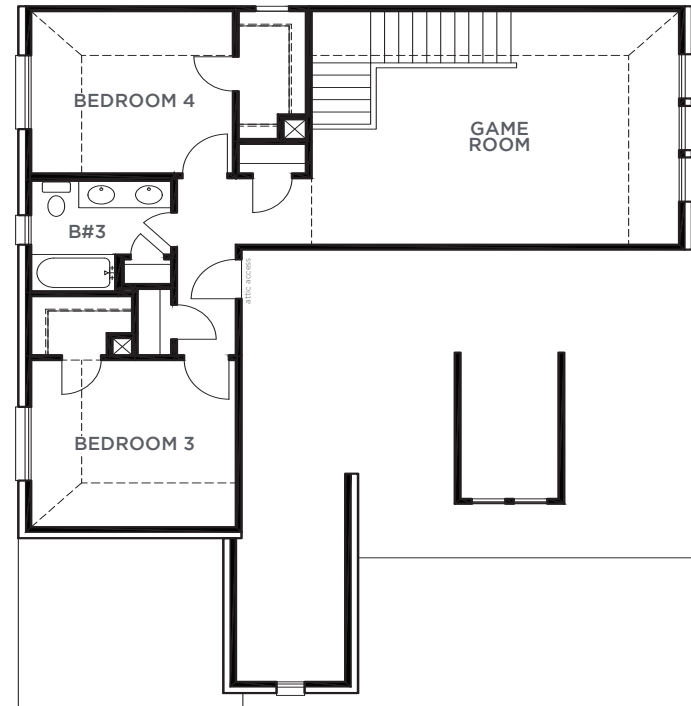

FIRST FLOOR

SECOND FLOOR

LONGVIEW
4438 (1.8.19)

	S.FT
First Floor	2003
Second Floor	860
Total Living Area	2863
2 Car Garage	479
Covered Porch	52
Covered Patio	132
Total Area	3526

Options

Ext. Covered Patio	71
Media Room	267