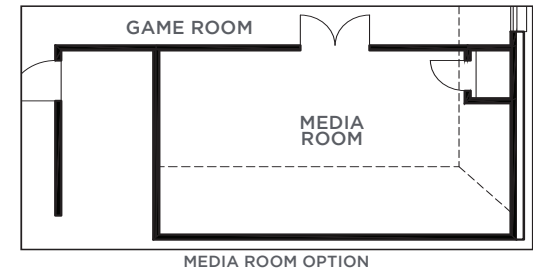

FIRST FLOOR

SECOND FLOOR

LONGVIEW
4438 (1.8.19)

	S.FT
First Floor	2003
Second Floor	860
Total Living Area	2863
2 Car Garage	479
Covered Porch	52
Covered Patio	132
Total Area	3526

Options

Ext. Covered Patio	71
Media Room	267